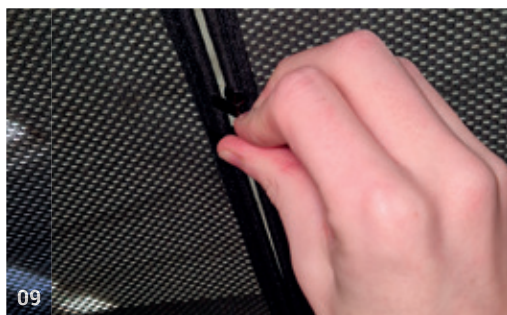

CLIP PLACEMENT

Tailgate Shades - x2

M02 - x2

M14 - x1

01

02

03

04