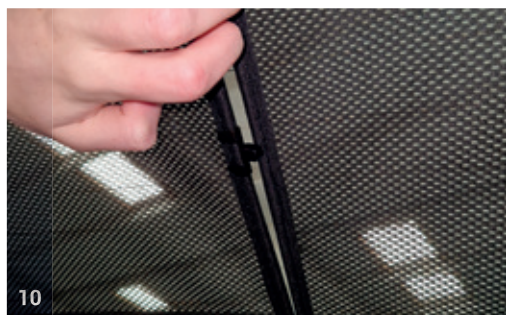

CLIP PLACEMENT

Tailgate Shades - x2

M02 - x2

M14 - x1

01

02

03

04