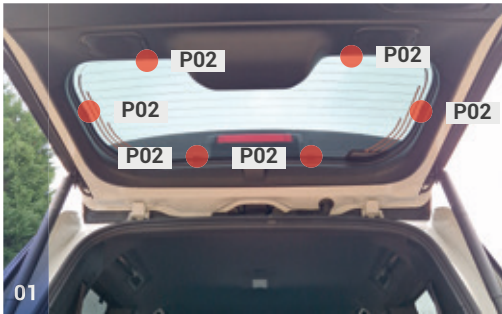

Load Area Shades - x2

M12 - x6

TOYOTA LAND CRUISER J250 PRADO 5 DOOR (2023>) TOY-LNCP-5-C

Tailgate Window

Tailgate Shades - x2

M14

CLIP PLACEMENT

P02 - x6

M14 - x1

PREP WIPE - x1

Repeat steps 2 & 3 and ensure clips have stuck before applying shade

INSTALLATION VIDEO

For a handy how-to fit guide for this vehicle, please scan this QR code

[Youtube.com/CarShades](https://www.youtube.com/CarShades)