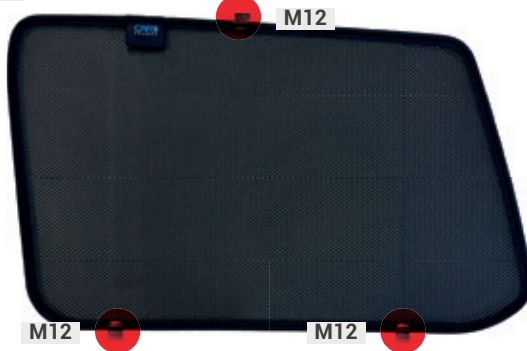

**TOYOTA LAND CRUISER J250 PRADO
5 DOOR (2023>)
TOY-LNCP-5-C**

Included Components:

Side Window Shades

Load Area Shades

Tailgate Shades

TOYOTA LAND CRUISER J250 PRADO

5 DOOR (2023>)

TOY-LNCP-5-C

Side Windows

CLIP PLACEMENT

Side Window Shades - x2

M03 - x4

M04 - x4

TOYOTA LAND CRUISER J250 PRADO 5 DOOR (2023>) TOY-LNCP-5-C

Load Area Windows

CLIP PLACEMENT

Load Area Shades - x2

M12 - x6

TOYOTA LAND CRUISER J250 PRADO 5 DOOR (2023>) TOY-LNCP-5-C

Tailgate Window

Tailgate Shades - x2

M14

CLIP PLACEMENT

P02 - x6