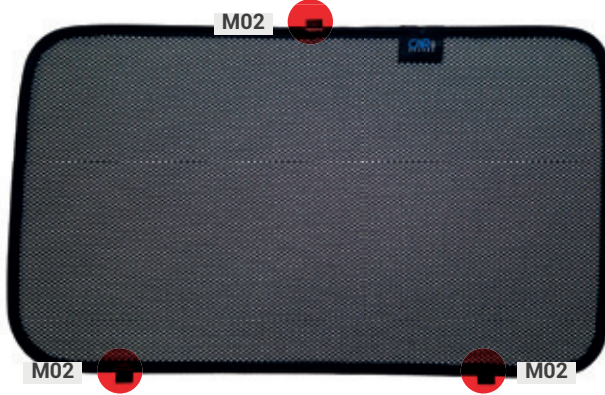

SUZUKI JIMNY (2018>) | 3 DOOR SUZ-JIMN-3-B

Included Components:

Side Window Shades

Tailgate Shades

SUZUKI JIMNY (2018>) | 3 DOOR

SUZ-JIMN-3-B

Side Windows

CLIP PLACEMENT

Side Window Shades - x2

M02 - x06

SUZUKI JIMNY (2018>) | 3 DOOR

SUZ-JIMN-3-B

Tailgate Window

CLIP PLACEMENT

Tailgate Shades - x2

M02 - x04