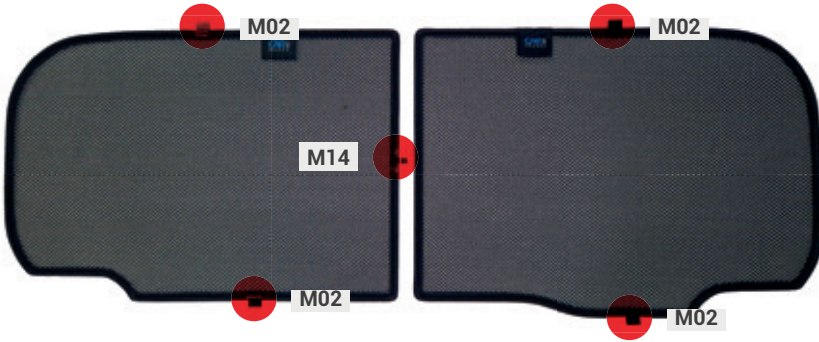

SUZUKI JIMNY (2018>) | 3 DOOR SUZ-JIMN-3-B

Included Components:

Side Window Shades

Tailgate Shades

SUZUKI JIMNY (2018>) | 3 DOOR

SUZ-JIMN-3-B

Side Windows

CLIP PLACEMENT

Side Window Shades - x2

M02 - x06

SUZUKI JIMNY (2018>) | 3 DOOR

SUZ-JIMN-3-B

Tailgate Window

CLIP PLACEMENT

Tailgate Shades - x2

M02 - x04