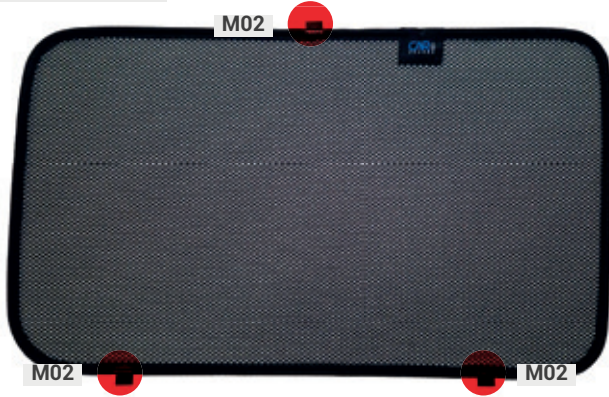

TRIM TOOL - x1

SUZUKI JIMNY (2018>) | 3 DOOR

SUZ-JIMN-3-B-18

Side Windows

CLIP PLACEMENT

Side Window Shades - x2

M02 - x06

INSTALLATION VIDEO