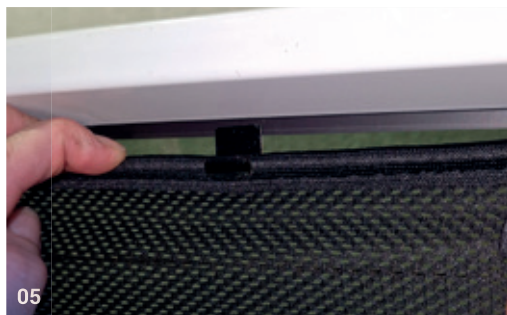

LRO-D90-3-B

Tailgate Window

CLIP PLACEMENT

Tailgate Shades - x2

M02 - x04

M14 - x01

INSTALLATION VIDEO

For a handy how-to fit guide for this vehicle, please scan this QR code