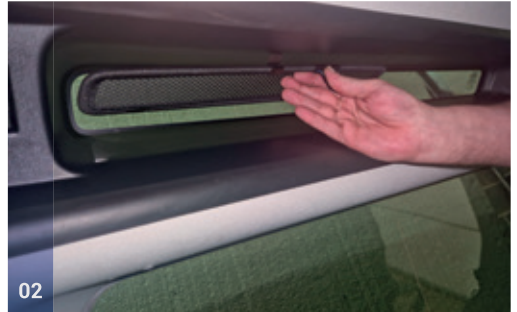

LAND ROVER DEFENDER 90 (2020>) | 3 DOOR

LRO-D90-3-B

Load Area Windows

Load Area Shades - x4

CLIP PLACEMENT

M02 - x12