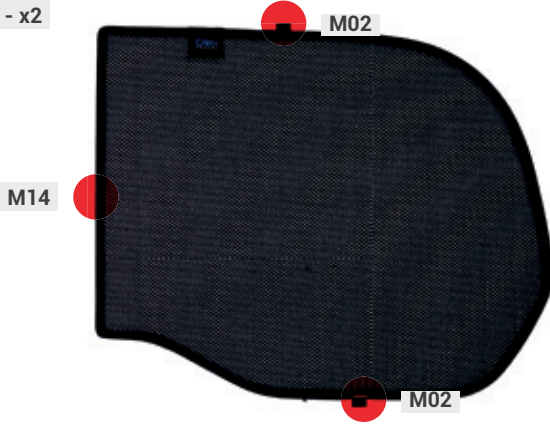

M12 - x08

LAND ROVER DEFENDER 90 (2020>) | 3 DOOR

LRO-D90-3-B

Load Area Windows

Load Area Shades - x4

CLIP PLACEMENT

M02 - x12

LAND ROVER DEFENDER 90 (2020>) | 3 DOOR

LRO-D90-3-B

Tailgate Window

CLIP PLACEMENT

Tailgate Shades - x2

M02 - x04

M14 - x01

INSTALLATION VIDEO

For a handy how-to fit guide for this vehicle, please scan this QR code