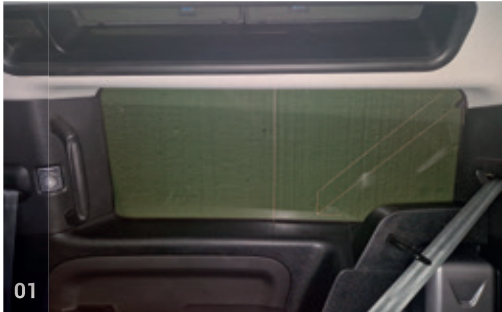

LAND ROVER DEFENDER 90 (2020>) | 3 DOOR

LRO-D90-3-B

Side Windows

CLIP PLACEMENT

Side Window Shades - x2

M12 - x08