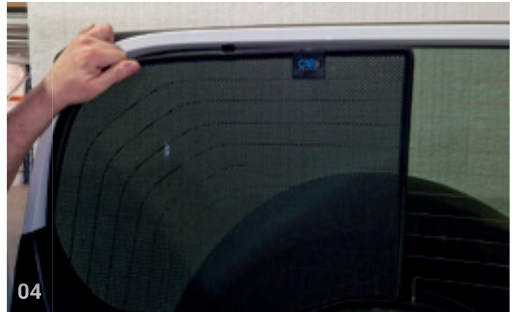

LRO-D90-3-B

Tailgate Window

CLIP PLACEMENT

Tailgate Shades - x2

M02 - x04

M14 - x01

INSTALLATION VIDEO

For a handy how-to fit guide for this vehicle, please scan this QR code