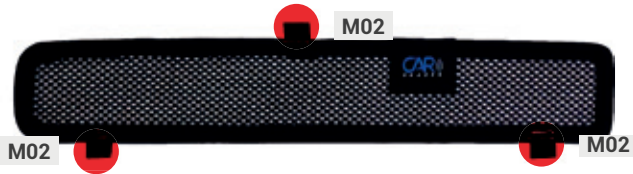

LAND ROVER DEFENDER 90 (2020>)| 3 DOOR LRO-D90-3-B

Included Components:

Side Window Shades

Tailgate Shades

Load Area Shades x4

M01

M02 - x16

M03

P02

CLEANER

TRIM TOOL - x1

LAND ROVER DEFENDER 90 (2020>) | 3 DOOR

LRO-D90-3-B

Side Windows

CLIP PLACEMENT

Side Window Shades - x2

M12 - x08

LAND ROVER DEFENDER 90 (2020>) | 3 DOOR

LRO-D90-3-B

Load Area Windows

Load Area Shades - x4

CLIP PLACEMENT

M02 - x12

LAND ROVER DEFENDER 90 (2020>) | 3 DOOR

LRO-D90-3-B

Tailgate Window

CLIP PLACEMENT

Tailgate Shades - x2

M02 - x04

M14 - x01

INSTALLATION VIDEO

For a handy how-to fit guide for this vehicle, please scan this QR code