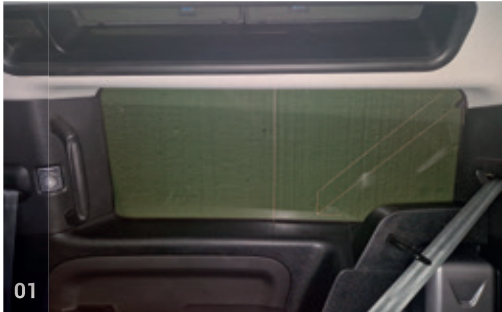

LAND ROVER DEFENDER 90 (2020+) | 3 DOOR
LRO-D90-3-B-18

Included Components:

Side Window Shades

LAND ROVER DEFENDER 90 (2020>) | 3 DOOR

LRO-D90-3-B-18

Side Windows

CLIP PLACEMENT

Side Window Shades - x2

M12 - x08

INSTALLATION VIDEO

For a handy how-to fit guide for this vehicle, please scan this QR code

[Youtube.com/CarShades](https://www.youtube.com/CarShades)