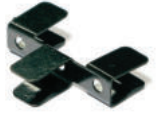

MG S5 EV 2025 (2025>) | 5 DOOR

MG-S5EV-5-A

Included Components:

Side Window Shades

Tailgate Shades

Load Area Shades

M01

M02 - x4

M03

M04

M05

M09

M11 - x4

M12 - x2

M13

M14 - x1

P01

P02 - x2

CLEANER

TRIM TOOL - x1

MG S5 EV 2025 (2025>) | 5 DOOR

MG-S5EV-5-A

Side Windows

CLIP PLACEMENT

Side Window Shades - x2

M11 - x4

M12 - x2

TRIM TOOL - x1

MG S5 EV 2025 (2025>) | 5 DOOR

MG-S5EV-5-A

Load Area Windows

Load Area Shades - x2