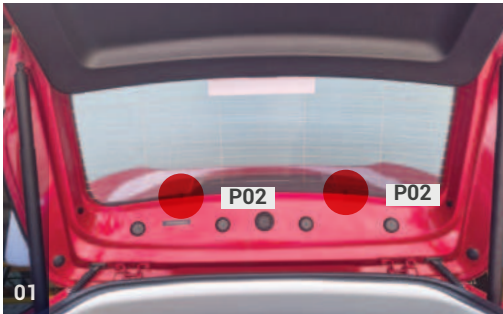

MG S5 EV 2025 (2025>) | 5 DOOR

MG-S5EV-5-A

Tailgate Window

CLIP PLACEMENT

Tailgate Shades - x2

M14

P02 - x2

M14 - x1

CLEANER