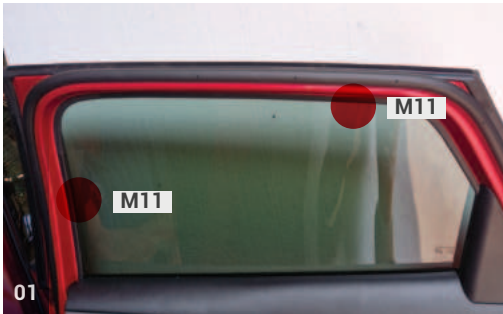

Side Window Shades - x2

M11 - x4

M12 - x2

TRIM TOOL - x1

MG S5 EV 2025 (2025>) | 5 DOOR

MG-S5EV-5-A

Load Area Windows

Load Area Shades - x2

CLIP PLACEMENT

M02 - x4

MG S5 EV 2025 (2025>) | 5 DOOR

MG-S5EV-5-A

Tailgate Window

CLIP PLACEMENT

Tailgate Shades - x2

M14