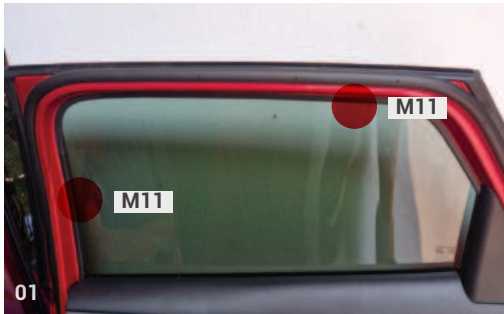

MG S5 EV 2025 (2025>) | 5 DOOR

MG-S5EV-5-A-18

Side Windows

CLIP PLACEMENT

Side Window Shades - x2

M11 - x4

M12 - x2

TRIM TOOL - x1