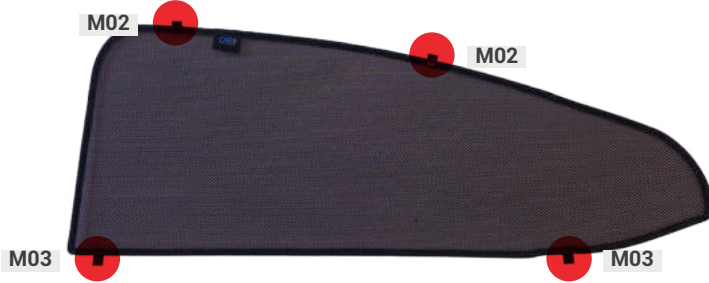

CLEANER

TRIM TOOL - x1

LEXUS ES300 2023 (2019-2025) | 4 DOOR

LEX-ES300-4-A

Side Windows

CLIP PLACEMENT

Side Window Shades - x2

M02 - x4

M03 - x4

LEXUS ES300 2023 (2019-2025) | 4 DOOR

LEX-ES300-4-A

Tailgate Window

Tailgate Shades - x2

M14

M12

CLIP PLACEMENT