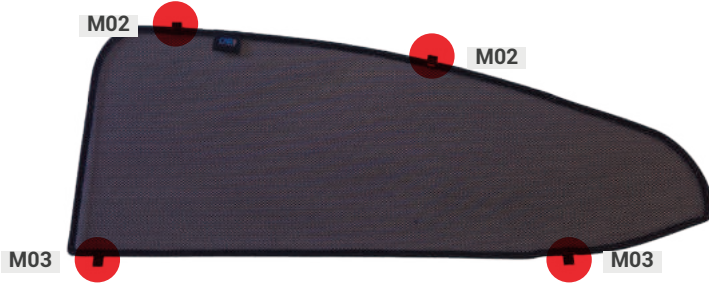

LEXUS ES300 2023 (2019-2025) | 4 DOOR
LEX-ES300-4-A-18

Included Components:

Side Window Shades

LEXUS ES300 2023 (2019-2025) | 4 DOOR

LEX-ES300-4-A-18

Side Windows

CLIP PLACEMENT

Side Window Shades - x2

M02 - x4

M03 - x4

CAR SHADES