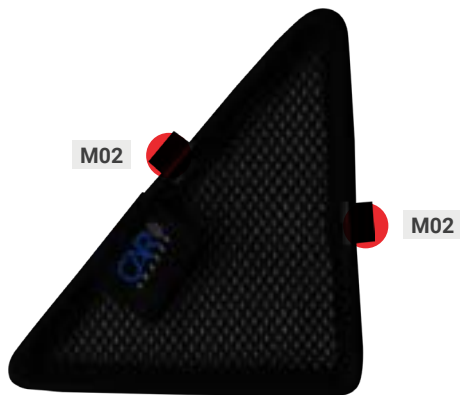

M11 - x2

M12 - x2

M12 - x2

SEAT LEON | 5 DOOR

SEA-LEON-5-E

Load Area Windows

Load Area Shades - x2

CLIP PLACEMENT

M02 - x4

SEAT LEON | 5 DOOR

SEA-LEON-5-E

Tailgate Window

Tailgate Shades - x2

M14

CLIP PLACEMENT

M12 - x4