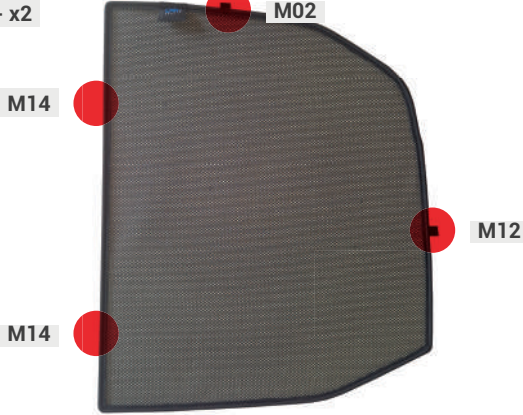

## Load Area Windows

Load Area Shades - x2

CLIP PLACEMENT

M02 - x4

01

02

03

04

## Tailgate Window

CLIP PLACEMENT

Tailgate Shades - x2

M02 - x2

M12 - x2

M14 - x2