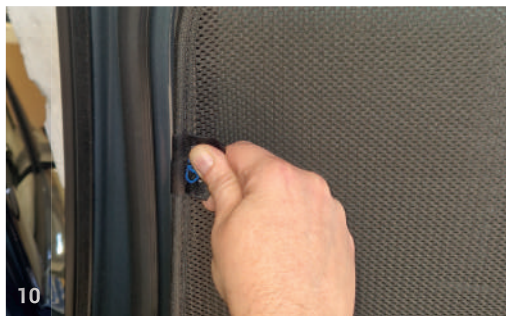

## Side Windows

CLIP PLACEMENT

Side Window Shades - x2

M02 - x2

M11 - x4

TRIM TOOL - x1