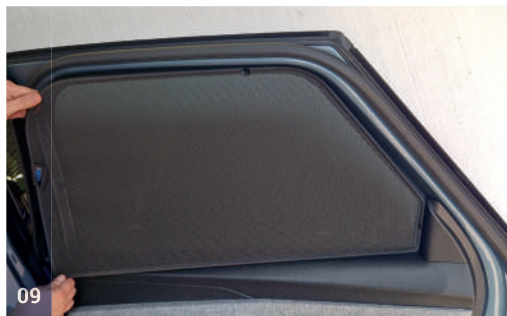

## Side Windows

CLIP PLACEMENT

Side Window Shades - x2

M02 - x2

M11 - x4

TRIM TOOL - x1