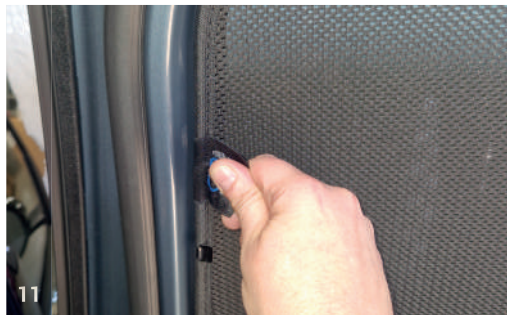

## Side Windows

CLIP PLACEMENT

Side Window Shades - x2

M02 - x2

M11 - x4

TRIM TOOL - x1