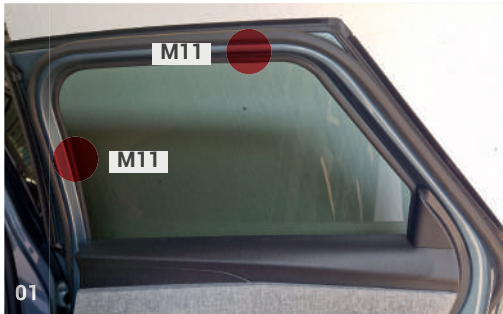

## Side Windows

CLIP PLACEMENT

Side Window Shades - x2

M02 - x2

M11 - x4

TRIM TOOL - x1