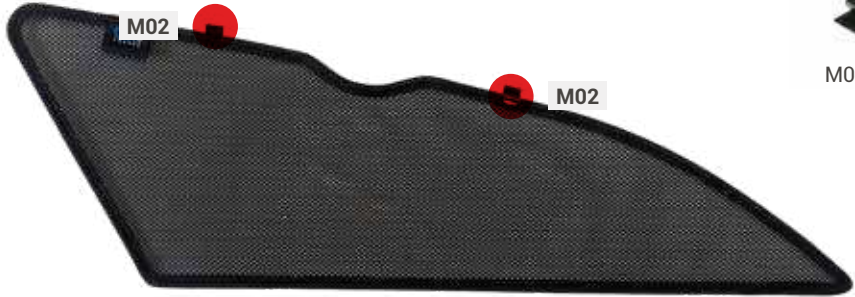

P01

P02

CLEANER

TRIM TOOL - x1

JAGUAR XF SPORTBRAKE 2017 | ESTATE

JAG-XF-E-B

Side Windows

CLIP PLACEMENT

Side Window Shades - x2

M02 - x4

JAGUAR XF SPORTBRAKE 2017 | ESTATE

JAG-XF-E-B

Load Area Windows

CLIP PLACEMENT

Load Area Shades - x2

M02 - x4

JAGUAR XF SPORTBRAKE 2017 | ESTATE

JAG-XF-E-B

Tailgate Window

Tailgate Shades - x2

M14

M02

CLIP PLACEMENT

M02 - x2