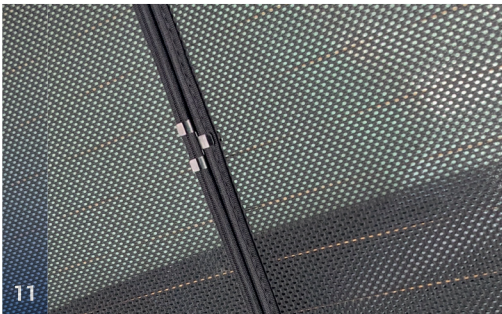

TRIM TOOL - x1

KIA EV3 | 5 DOOR

KIA-EV3-5-A

Tailgate Window

CLIP PLACEMENT

Tailgate Shades - x2

M12 - x2

M14 - x1