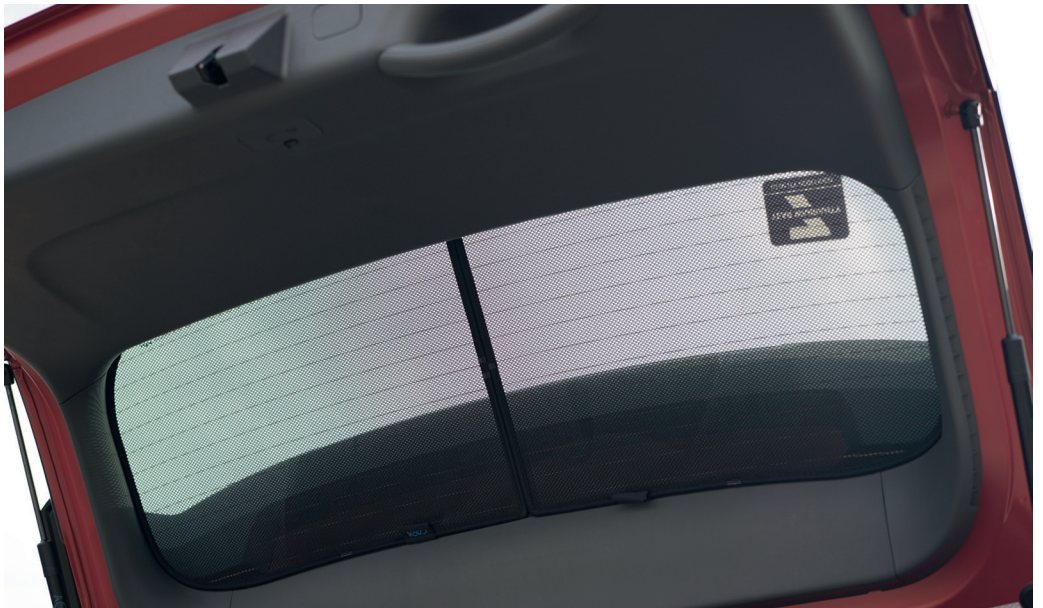

TRIM TOOL - x1

KIA EV3 | 5 DOOR

KIA-EV3-5-A

Tailgate Window

CLIP PLACEMENT

Tailgate Shades - x2

M12 - x2

M14 - x1