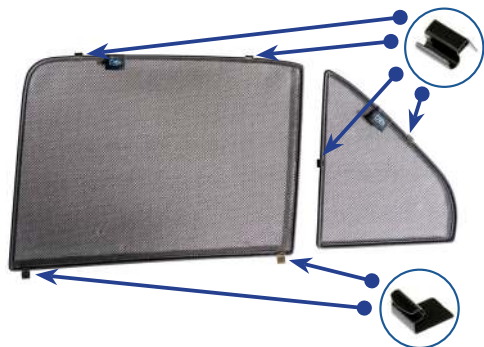

Installation Manual

MERCEDES-BENZ GLE 5DR
MB-GLE-5-B-18

Shades

Fixing Clips

CL-M03 x 4

CL-M04 x 8

Side Shades

Installation

MERCEDES-BENZ GLE 5DR
MB-GLE-5-B-18

Components Needed

Side Shade Installation

STEP 1

STEP 2

STEP 3

STEP 4

STEP 5

STEP 6

Installation

MERCEDES-BENZ GLE 5DR
MB-GLE-5-B-18

Side Shade Installation

STEP 7

View from the other side. Ensure clips sit between seals

STEP 8

STEP 9