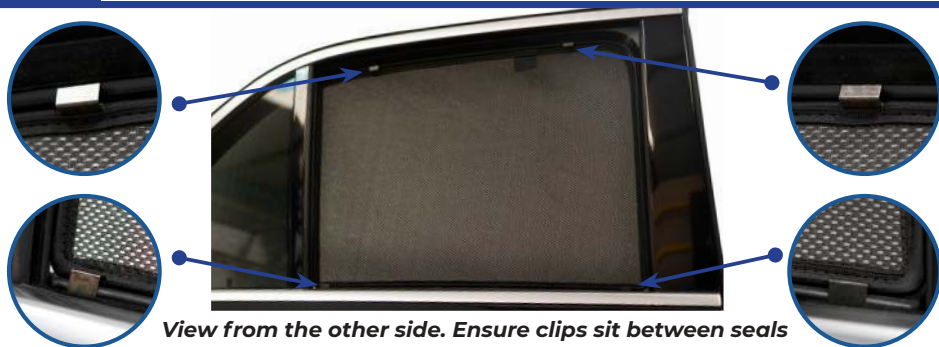

STEP 6

Installation

MERCEDES-BENZ GLE 5DR
MB-GLE-5-B-18

Side Shade Installation

STEP 7

View from the other side. Ensure clips sit between seals

STEP 8

STEP 9