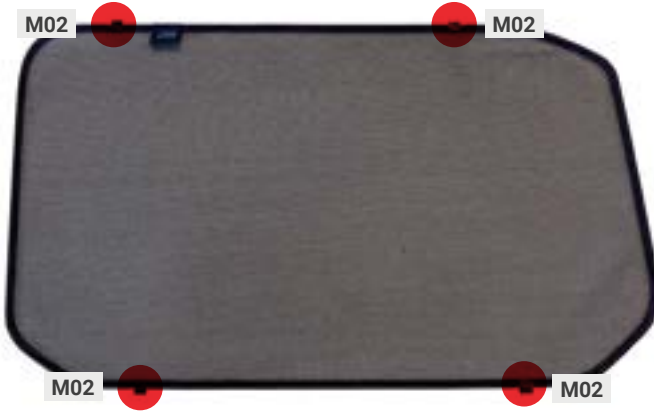

VW T7 MULTIVAN | MPV

VW-T7MV-5-A

Port Windows

Port Window Shades - x2

CLIP PLACEMENT

M02 - x8