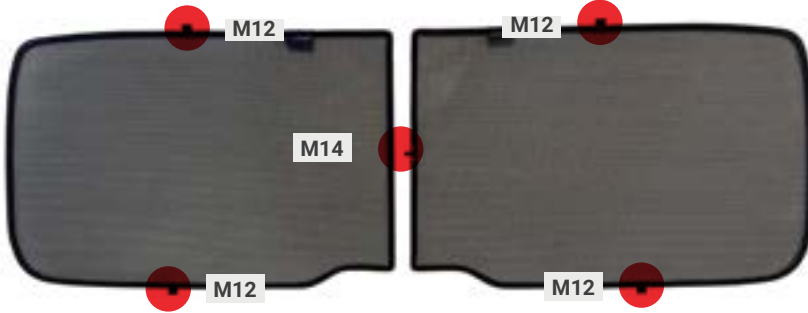

VW T7 MULTIVAN | MPV

VW-T7MV-5-A

Tailgate Window

CLIP PLACEMENT

Tailgate Shades - x2

M12 - x4

M14 - x1