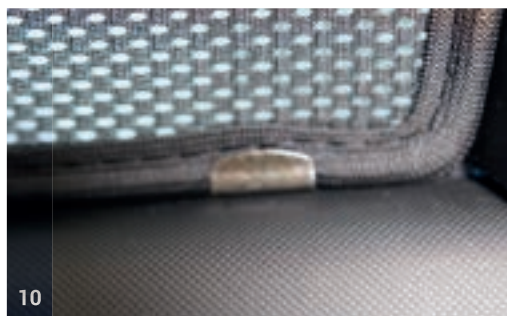

### Side Windows

CLIP PLACEMENT

Side Window Shades - x2

M01 - x4

M02 - x4