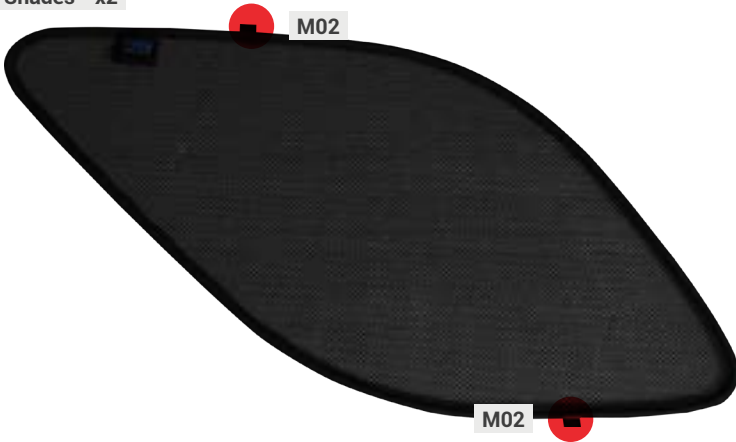

Side Window Shades - x2

M04 - x4

LAND ROVER DISCOVERY | SUV

LRO-DISC-5-E

Load Area Windows

CLIP PLACEMENT

Load Area Shades - x2

M02 - x4

05

06

07

LAND ROVER DISCOVERY | SUV

LRO-DISC-5-E

Tailgate Window

CLIP PLACEMENT

Tailgate Shades - x2