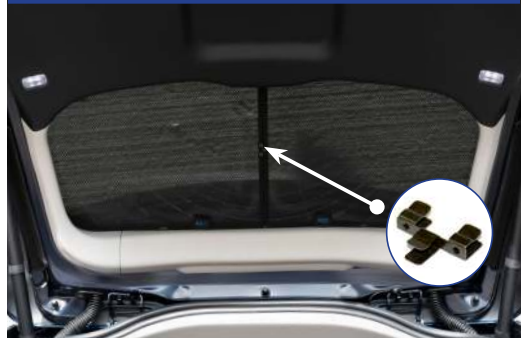

Installation

LAND ROVER DISCOVERY SPORT 5DR
LRO-DISC-5-D

Tailgate Shade Installation

STEP 7

Repeat this whole process for the other side.

STEP 8

STEP 9

STEP 10