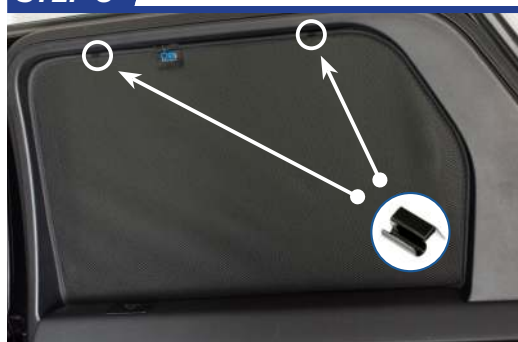

LAND ROVER DISCOVERY SPORT 5DR
LRO-DISC-5-D

Side Shade Installation

STEP 7

View from the other side. Ensure the clips fit between the seals

STEP 8

Repeat this whole process for the other side.

Installation

LAND ROVER DISCOVERY SPORT 5DR
LRO-DISC-5-D