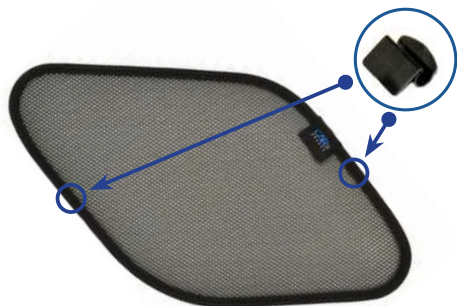

LAND ROVER DISCOVERY SPORT 5DR
LRO-DISC-5-D

Side Shade Installation

STEP 7

View from the other side. Ensure the clips fit between the seals

STEP 8

Repeat this whole process for the other side.

Installation

LAND ROVER DISCOVERY SPORT 5DR
LRO-DISC-5-D

Components Needed

Port Shades

CL-M02 x 4

Port Shade Installation

STEP 1

STEP 2

STEP 3

STEP 4

STEP 5

STEP 6

Repeat this whole process for the other side.

Installation

LAND ROVER DISCOVERY SPORT 5DR
LRO-DISC-5-D

Components Needed

Tailgate Shades

CL-M12 x 2