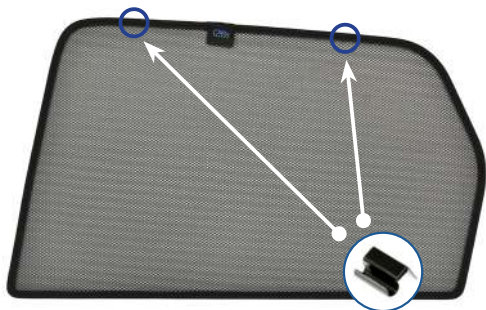

Installation

LAND ROVER DISCOVERY SPORT 5DR
LRO-DISC-5-D

Components Needed

Side Shade Installation

STEP 1