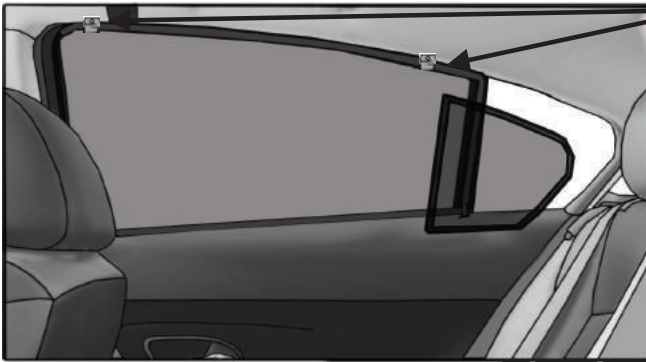

CAR
S H A D E S

Installation

MERCEDES E CLASS ESTATE

MB-ECLS-E-B-18

SIDE SHADE INSTALLATION

①+⑧

①+⑧

CL-M02