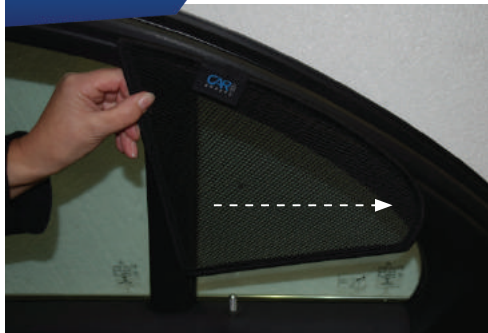

STEP #1

POSITION THE SIDE SHADE