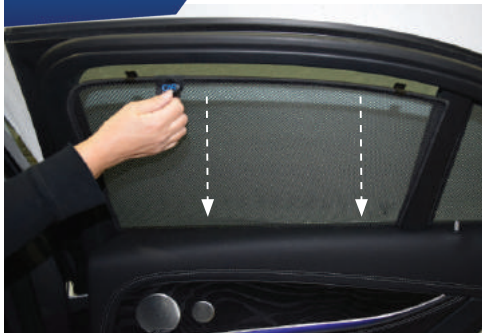

STEP #2

POSITION THE SIDE SHADE