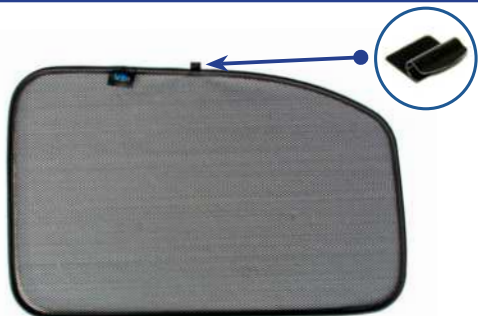

Installation

CITROEN SPACE TOURER MWB
CIT-STOUMWB-5-A

Components Needed

Port Shade Installation

STEP 1