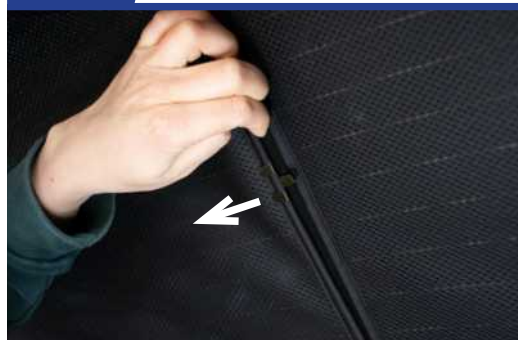

Installation

CITROEN SPACE TOURER MWB
CIT-STOUMWB-5-A

Tailgate Shade Installation

STEP 7

Repeat this whole process for the other side.

STEP 8

STEP 9

STEP 10

STEP 11