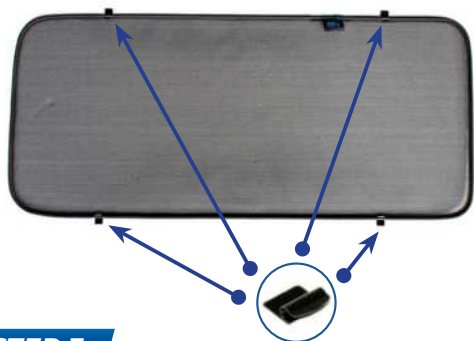

Side Shade Installation

STEP 1