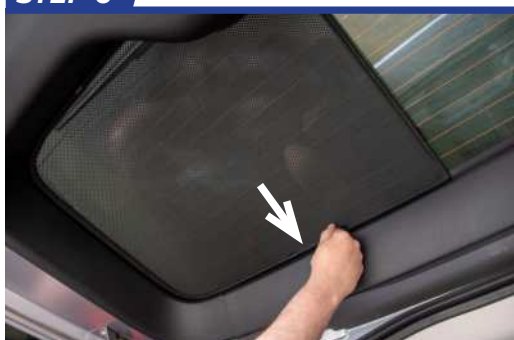

STEP 3

STEP 4

STEP 5

STEP 6

Installation

CITROEN SPACE TOURER MWB
CIT-STOUMWB-5-A

Tailgate Shade Installation

STEP 7