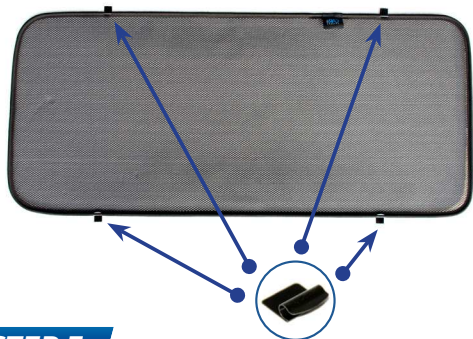

Installation Manual

CITROEN SPACE TOURER
CIT-STOU-5-A-18

Shades

Side Shades

Fixing Clips

CL-M12 x 8

Installation

CITROEN SPACE TOURER
CIT-STOU-5-A-18

Components Needed

Side Shades

CL-M12 x 8

Side Shade Installation

STEP 1

STEP 2

STEP 3

STEP 4

STEP 5

STEP 6

Installation

CITROEN SPACE TOURER
CIT-STOU-5-A-18

Side Shade Installation

STEP 7

STEP 8

Repeat this whole process for the other side.