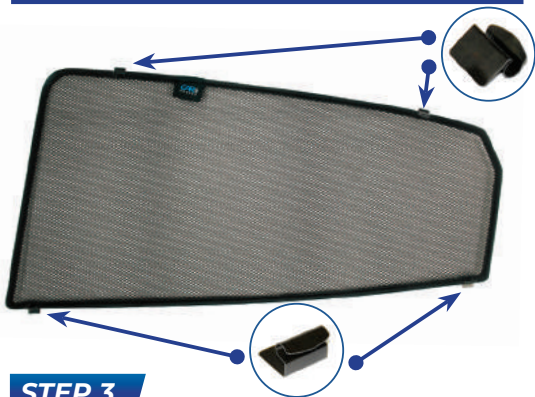

Installation Manual

HONDA CIVIC 5DR
HON-CIVI-5-D-18

Shades

Side Shades

Fixing Clips

CL-M13 x 4

CL-M02 x 4

Installation

HONDA CIVIC 5DR
HON-CIVI-5-D-18

Components Needed

Side Shades

CL-M13 x 4

CL-M02 x 4

Side Shade Installation

STEP 1

STEP 2

STEP 3

STEP 4

STEP 5

STEP 6

Clips fit between the rubber and metal trim.

Installation

HONDA CIVIC 5DR
HON-CIVI-5-D-18

Side Shade Installation