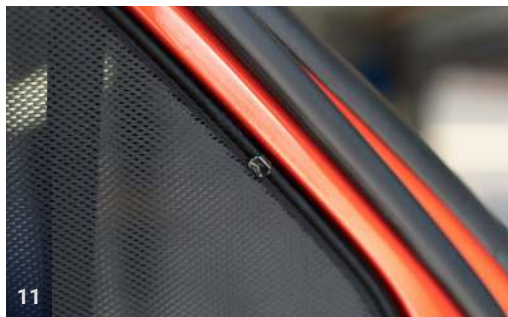

### Side Windows

CLIP PLACEMENT

Side Window Shades - x2

M11 - x4

M12 - x2

CLIP TYPE