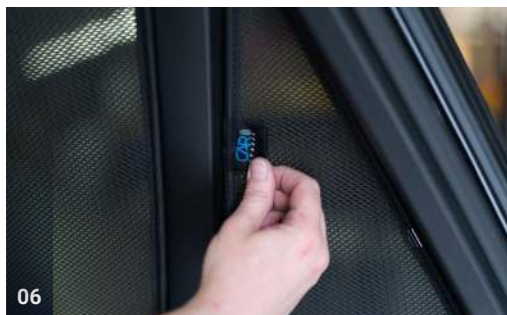

BMW-X5-5-C

Side Windows

CLIP PLACEMENT

Side Window Shades - x2

M02 - x4

BMW X5 (F15) | 5-DOOR

BMW-X5-5-C

Load Area Windows