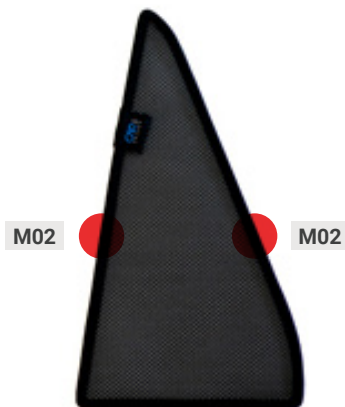

M03

M04

M05

M09

M11

M12 - x2

M13 - x8

M14 - x1

BMW-X5-5-C

Side Windows

CLIP PLACEMENT

Side Window Shades - x2

M02 - x4

BMW X5 (F15) | 5-DOOR

BMW-X5-5-C

Load Area Windows