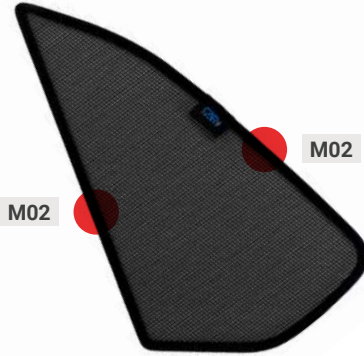

BMW-X5-5-C

Side Windows

CLIP PLACEMENT

Side Window Shades - x2

M02 - x4

BMW X5 (F15) | 5-DOOR

BMW-X5-5-C

Load Area Windows

CLIP PLACEMENT

Load Area Shades - x2

M02 - x4

01

02

03

04

BMW X5 (F15) | 5-DOOR