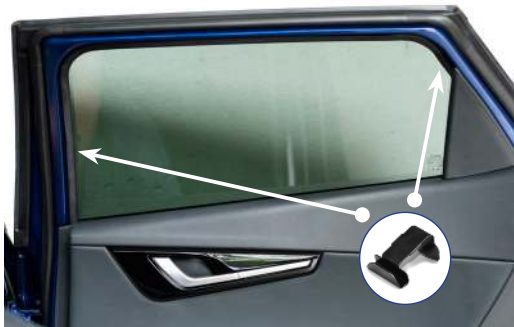

Installation Manual

KIA EV6 5DR
KIA-EV6-5-A-18

Shades

Side Shades

Fixing Clips

CL-M09 x 4

CL-T01 x 1

CL-M03 x 2

Installation

KIA EV6 5DR
KIA-EV6-5-A-18

Components Needed

Side Shade Installation

STEP 1

STEP 2

STEP 3

STEP 4

STEP 5

STEP 6

Repeat steps 3 & 4 for the other M05 Clip.

Installation

KIA EV6 5DR
KIA-EV6-5-A-18

Side Shade Installation

STEP 7

STEP 8