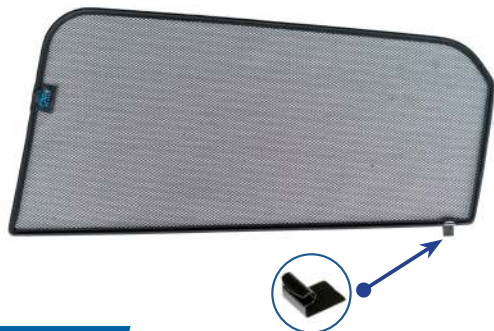

Installation Manual

KIA EV6 5DR
KIA-EV6-5-A-18

Shades

Side Shades

Fixing Clips

CL-M09 x 4

CL-T01 x 1

CL-M03 x 2

Installation

KIA EV6 5DR
KIA-EV6-5-A-18

Components Needed

Side Shade Installation

STEP 1

STEP 2

STEP 3

STEP 4

STEP 5

STEP 6

Repeat steps 3 & 4 for the other M05 Clip.

Installation

KIA EV6 5DR
KIA-EV6-5-A-18

Side Shade Installation

STEP 7

STEP 8