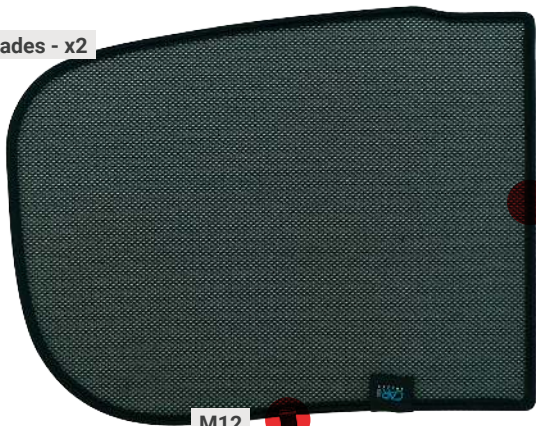

VAUXHALL MOKKA | 5-DOOR

VAU-MOKK-5-B

Tailgate Window

CLIP PLACEMENT

Tailgate Shades - x2

M12 - x2

M14 - x1