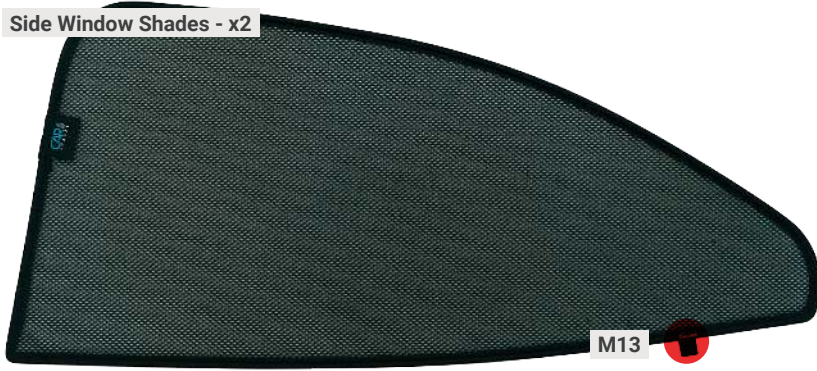

VAUXHALL MOKKA | 5-DOOR

VAU-MOKK-5-B

Side Windows

CLIP PLACEMENT

Side Window Shades - x2

M09 - x4

M13 - x2

TRIM TOOL