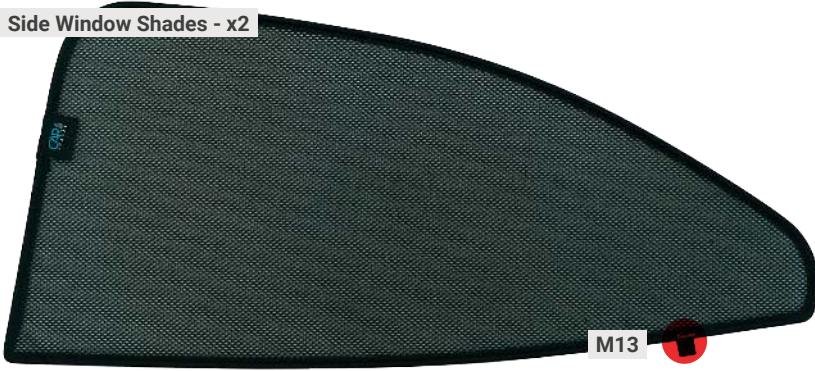

VAUXHALL MOKKA | 5-DOOR VAU-MOKK-5-B-18

Included Components:

Side Window Shades

VAUXHALL MOKKA | 5-DOOR

VAU-MOKK-5-B-18

Side Windows

CLIP PLACEMENT

Side Window Shades - x2

M09 - x4

M13 - x2

TRIM TOOL

CAR

S H A D E S