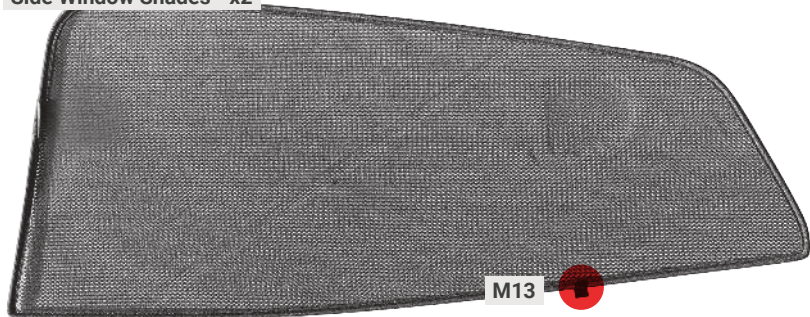

KIA SPORTAGE | 5-DOOR

KIA-SPOR-5-E-18

Side Windows

CLIP PLACEMENT

Side Window Shades - x2

M11 - x4

M13 - x2

TRIM TOOL