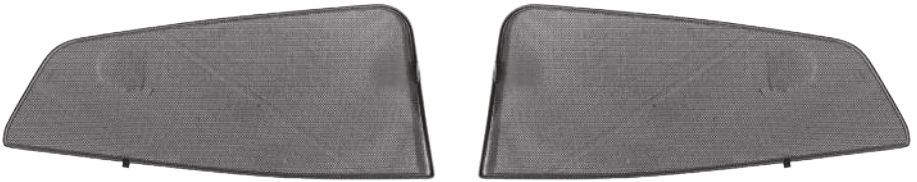

## KIA SPORTAGE | 5-DOOR KIA-SPOR-5-E-18

Included Components:

### Side Window Shades

M01

M02

M03

M04

M05

M09

M11 - x4