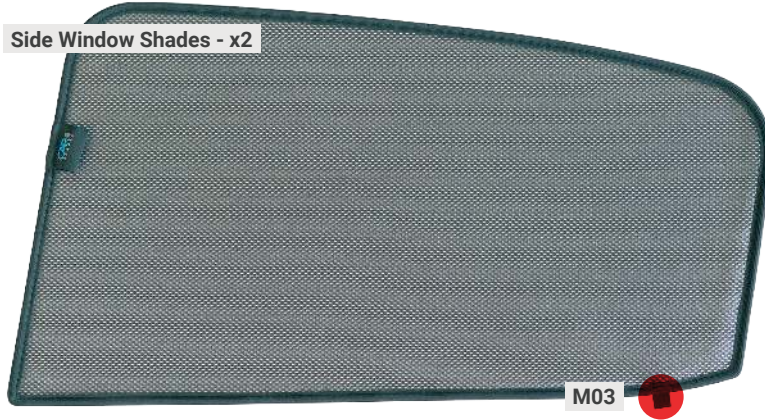

CITROEN C3 | 5-DOOR CIT-C3-5-C

Included Components:

Side Window Shades

Tailgate Shades

M01

M02 - x2

M03 - x2

M04

CLEANER

TRIM TOOL - x1

CITROEN C3 | 5-DOOR

CIT-C3-5-C

Side Windows

Side Window Shades - x2

CLIP PLACEMENT

M03 - x2