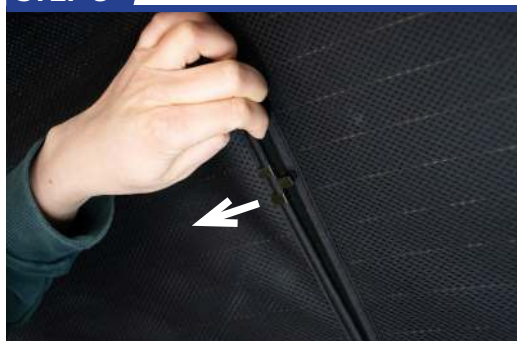

RENAULT CLIO 5DR
REN-CLIO-5-D

Tailgate Shade Installation

STEP 7

Repeat this whole process for the other side.

STEP 8

STEP 9

STEP 10

STEP 11