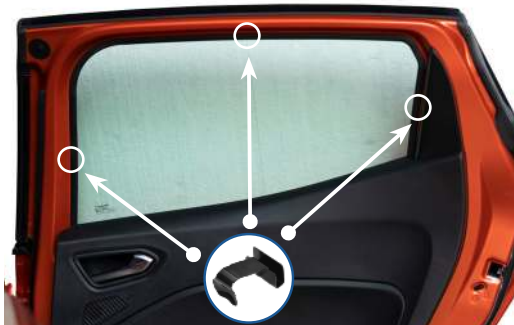

Installation

RENAULT CLIO 5DR
REN-CLIO-5-D

Components Needed

Side Shade Installation

STEP 1

STEP 2

STEP 3

STEP 4

STEP 5

Repeat steps 3 & 4 for the other M11 clips.

STEP 6