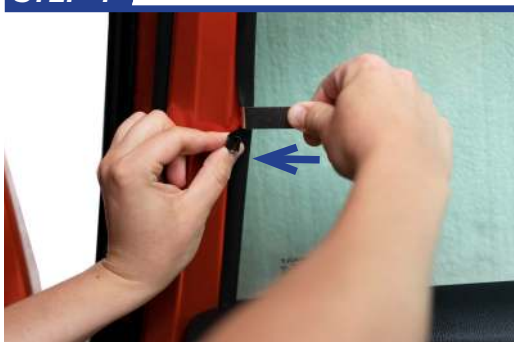

Side Shade Installation

STEP 1

STEP 2

STEP 3

STEP 4

STEP 5

Repeat steps 3 & 4 for the other M11 clips.

STEP 6