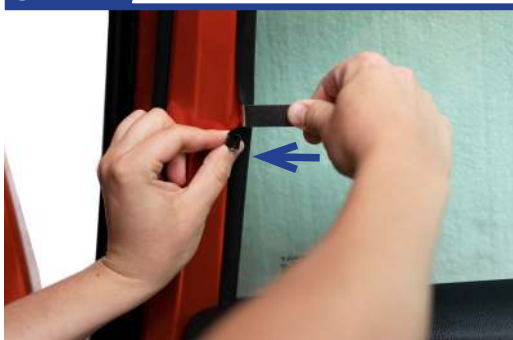

Installation

RENAULT CLIO 5DR
REN-CLIO-5-D-18

Components Needed

Side Shade Installation

STEP 1

STEP 2

STEP 3

STEP 4

STEP 5

Repeat steps 3 & 4 for the other M11 clips.

STEP 6