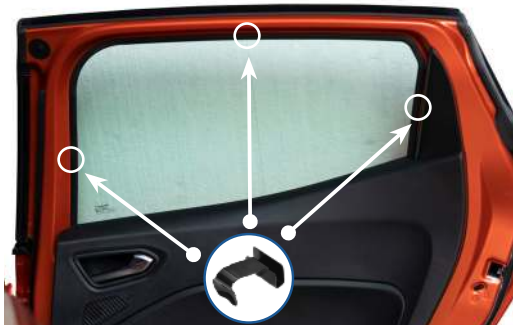

RENAULT CLIO 5DR
REN-CLIO-5-D-18

Components Needed

Side Shades

CL-M11 x 6

CL-T01 x 1

Side Shade Installation

STEP 1

STEP 2

STEP 3

STEP 4

STEP 5

Repeat steps 3 & 4 for the other M11 clips.

STEP 6

Installation

RENAULT CLIO 5DR
REN-CLIO-5-D-18

Side Shade Installation