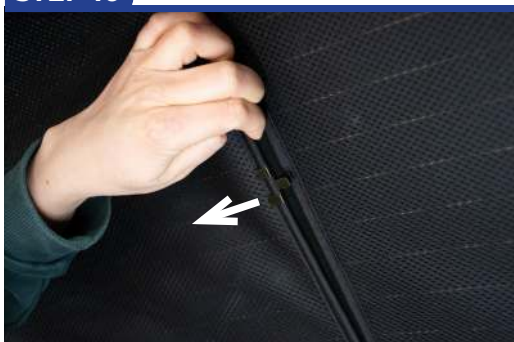

Installation

SKODA ENYAQ 5DR
SKO-ENYA-5-A

Tailgate Shade Installation

STEP 7

STEP 8

Repeat this whole process for the other side.

STEP 9

STEP 10

STEP 11

STEP 12