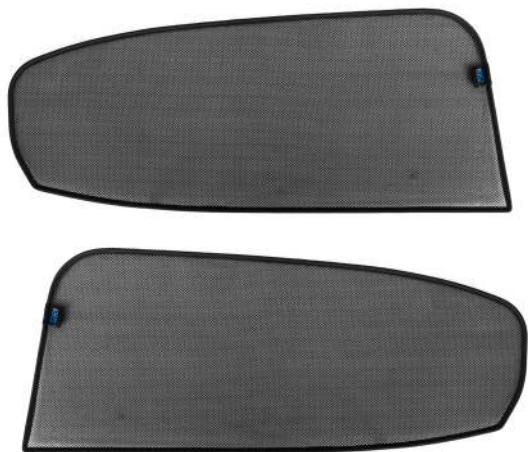

# Installation Manual

CITROEN C5 AIRCROSS 5DR  
CIT-C5AC-5-A-18

## Shades

Side Shades