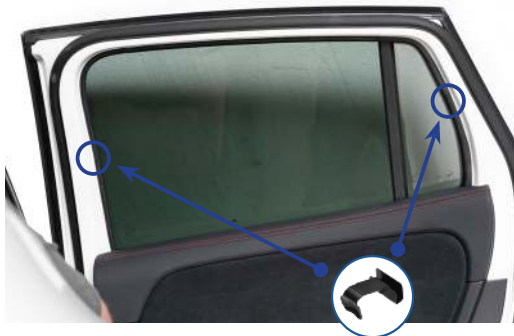

MERCEDES BENZ GLA 5DR
MB-GLA-5-B-18

Components Needed

Side Shades

CL-M11 x 4

CL-T01 x 1

Side Shade Installation

STEP 1

STEP 2