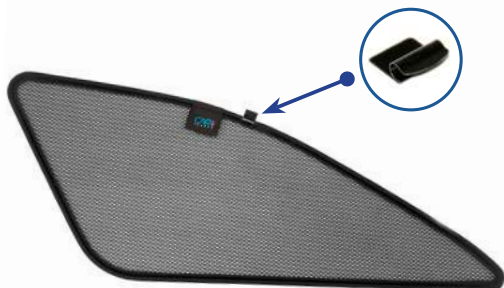

Port Shade Installation

STEP 1