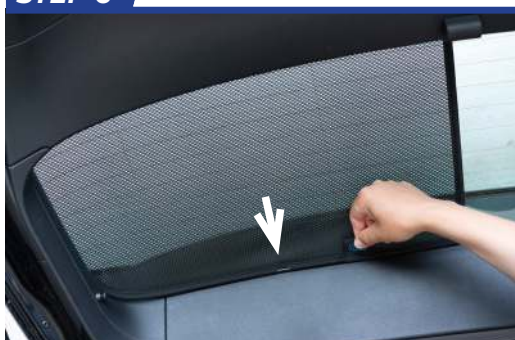

Installation

VW GOLF 5DR
VW-GOLF-5-H

Components Needed

Tailgate Shade Installation

STEP 1

STEP 2

STEP 3

STEP 4

STEP 5

STEP 6