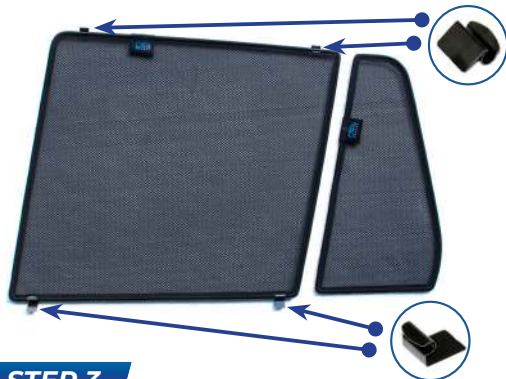

CL-M03 x 4

CL-M01 x 2

CL-M12 x 2

CL-M14 x 1

Installation

BMW X3 5DR
BMW-X3-5-C

Components Needed

Side Shades

CL-M03 x 4

CL-M02 x 4

Side Shade Installation

STEP 1

STEP 2

Window must be down and shade fitted from the outside

STEP 3

STEP 4