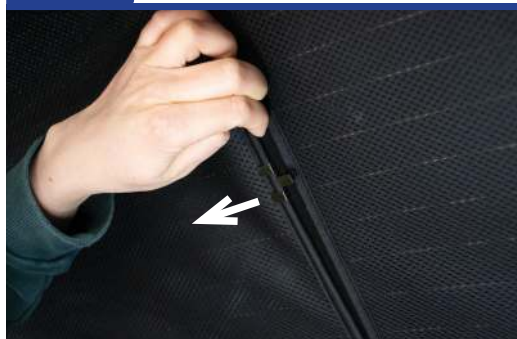

BMW X3 5DR
BMW-X3-5-C

Tailgate Shade Installation

STEP 7

Repeat this whole process for the other side.

STEP 8

STEP 9

STEP 10

STEP 11