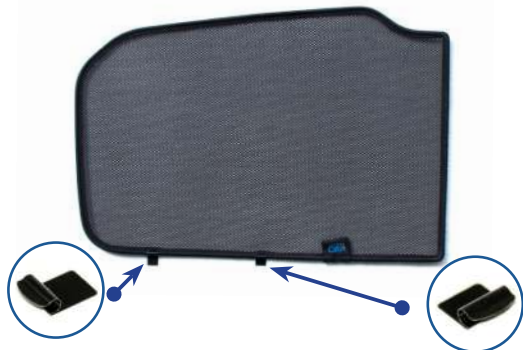

Installation

BMW X3 5DR
BMW-X3-5-C

Components Needed

Tailgate Shade Installation

STEP 1