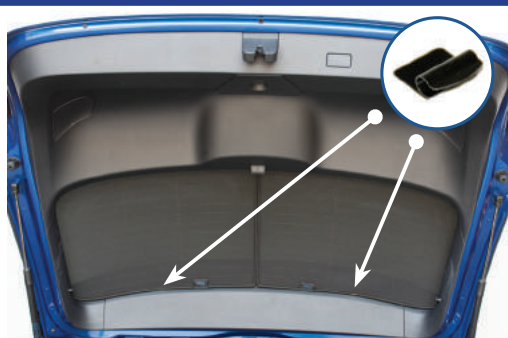

CL-M14 x 1

Tailgate Shade Installation

STEP 1

STEP 2

STEP 3

STEP 4

STEP 5

STEP 6

Repeat this whole process for the other side.

Installation

VW T-ROC 5DR
VW-TROC-5-A

Tailgate Shade Installation

STEP 7

STEP 8

STEP 9

STEP 10