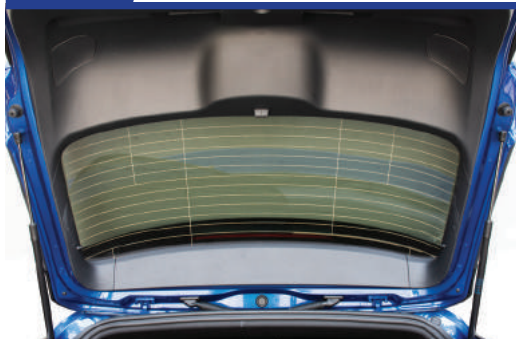

STEP 11

STEP 12

Repeat this whole process for the other side.

Installation

VW T-ROC 5DR
VW-TROC-5-A

Components Needed

Tailgate Shades

CL-M12 x 2

CL-M14 x 1

Tailgate Shade Installation

STEP 1

STEP 2

STEP 3

STEP 4

STEP 5

STEP 6