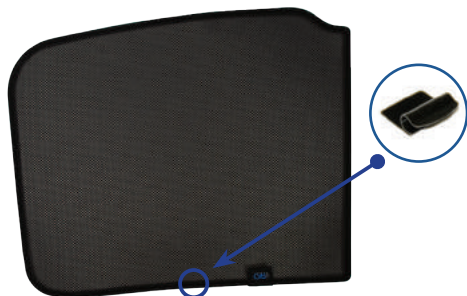

Installation

VW T-ROC 5DR
VW-TROC-5-A

Components Needed

Tailgate Shade Installation

STEP 1