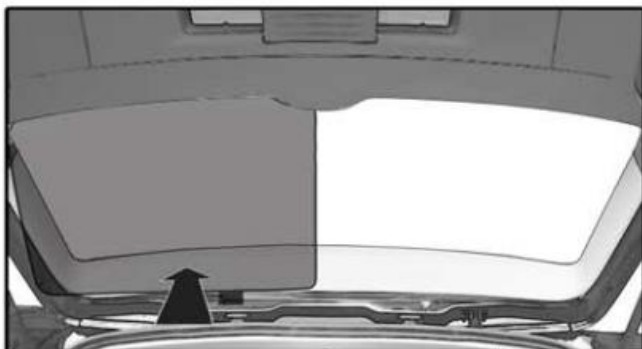

REAR SHADE INSTALLATION