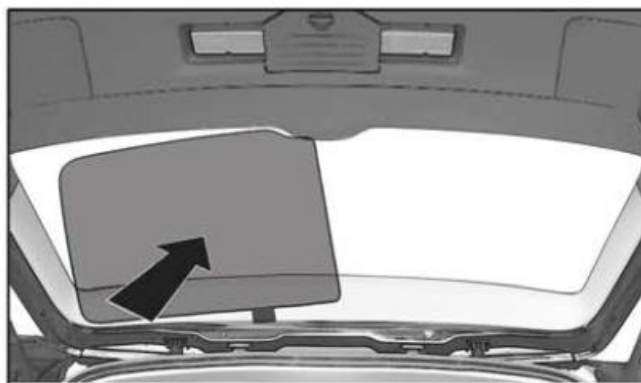

SIDE PORT SHADE INSTALLATION

3+6

3+6

3+6

REAR SHADE INSTALLATION

4+5

4+5

CL-M04