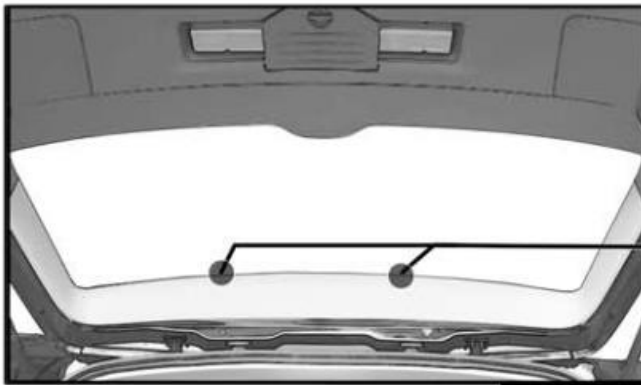

SIDE PORT SHADE INSTALLATION

3+6

3+6

3+6

REAR SHADE INSTALLATION

4+5

4+5

CL-M04