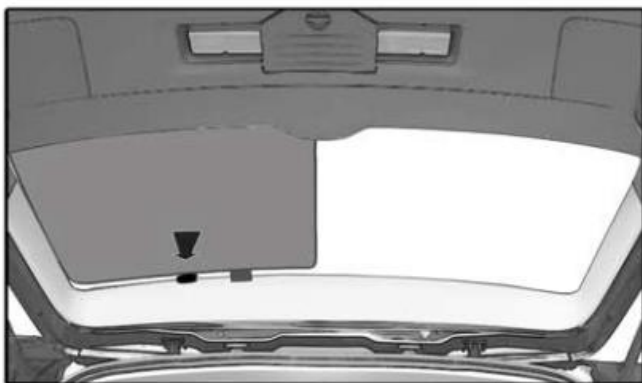

REAR SHADE INSTALLATION

4+5

4+5