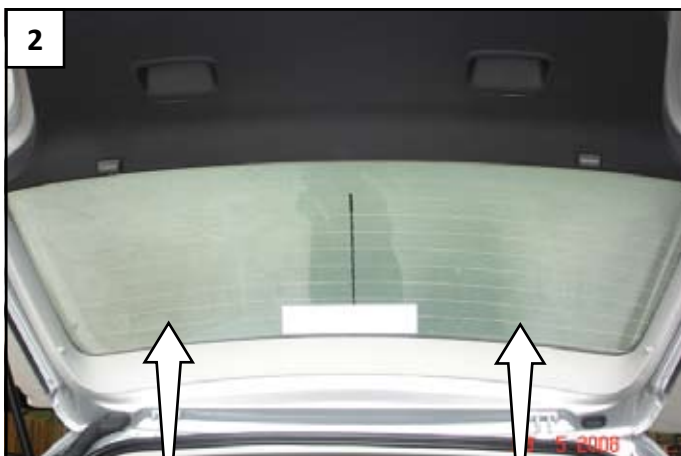

# INSTALLATION INSTRUCTIONS - VW-POLO-5-B

1 Attach clips to shade

2

Fix clip behind trim

3 Fix clips behind trim at positions indicated