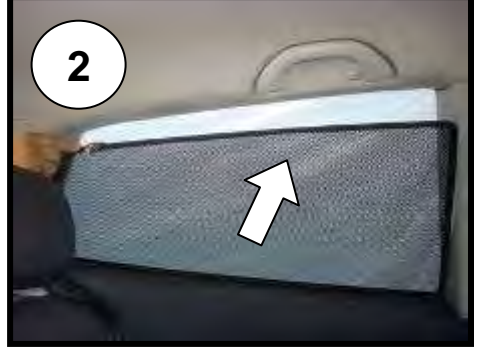

VW POLO
3 DOOR
VW-POLO-3-A

X2

X1

X1

X2

PLEASE NOTE THAT THE TWO TAILGATE SHADES ARE SLIGHTLY DIFFERENT AND WILL ONLY FIT IN THEIR RESPECTIVE SIDES. PLEASE PAY ATTENTION TO THIS WHEN INSTALLING THE SHADES.