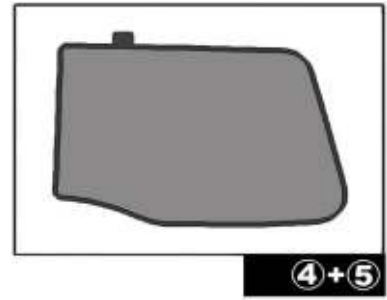

INSTALLATION INSTRUCTIONS

VW PASSAT CC

VW-PASS-C-C

COMPONENTS INCLUDED

SHADES

FIXING CLIPS

VW PASSAT CC

VW-PASS-C-C