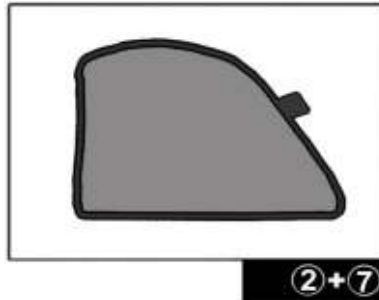

INSTALLATION INSTRUCTIONS

VW PASSAT CC

VW-PASS-C-C

COMPONENTS INCLUDED

SHADES

FIXING CLIPS

VW PASSAT CC

VW-PASS-C-C