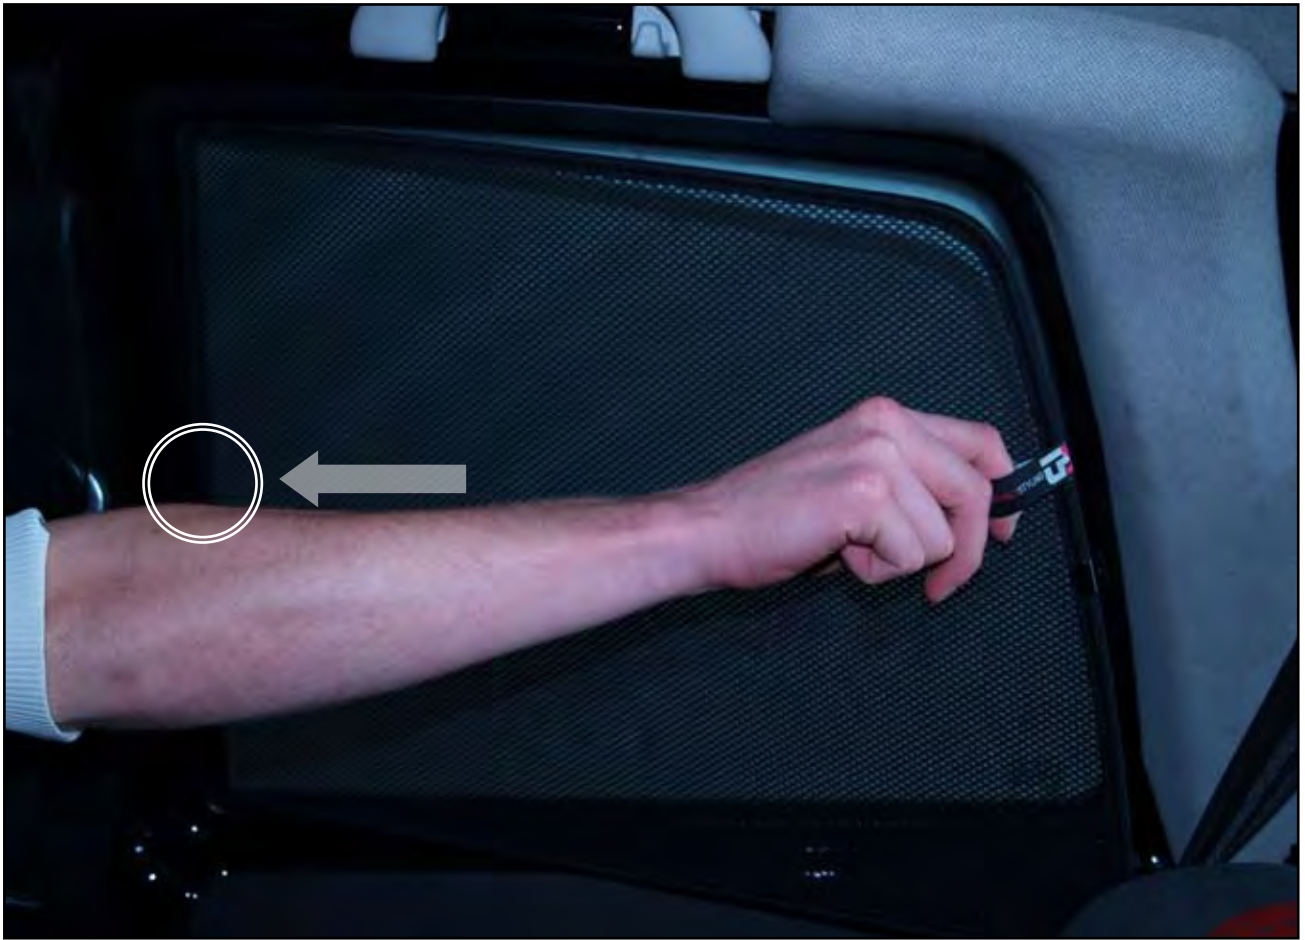

SIDE SHADE INSTALLATION