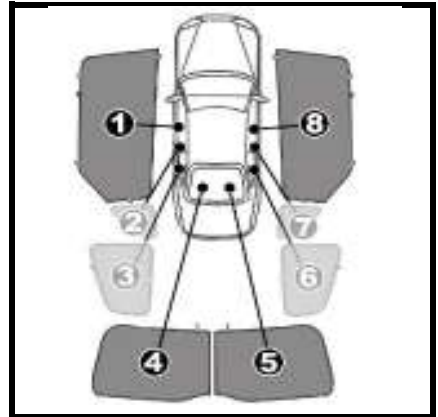

INSTALLATION INSTRUCTIONS

VW JETTA 4 DOOR 2012-

VW-JETT-4-B

COMPONENTS INCLUDED

SHADES

①+⑧

④+⑤

FIXING CLIPS