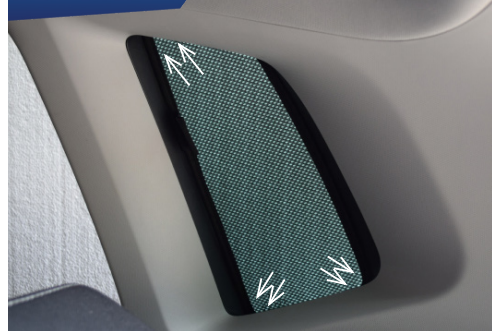

# Quarter Light Shade Installation

VW GOLF SPORTSVAN 5 DR  
VW-GOSV-5-G

COMPONENTS NEEDED:

**STEP #1**

POSITION QUARTER SHADE

**STEP #2**

ENSURE SECURELY FITTED IN PLACE