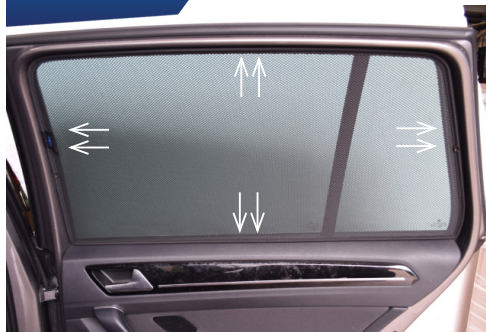

STEP #4

ENSURE SECURELY FITTED IN PLACE