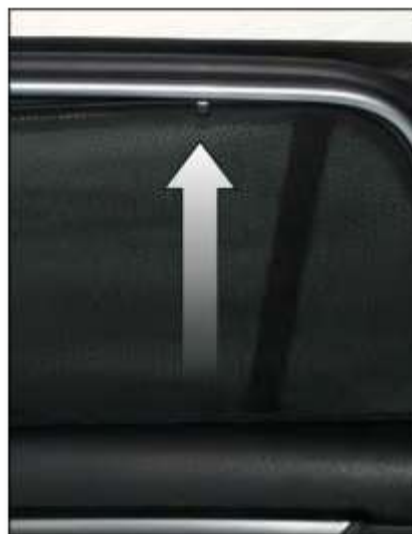

SIDE SHADE INSTALLATION