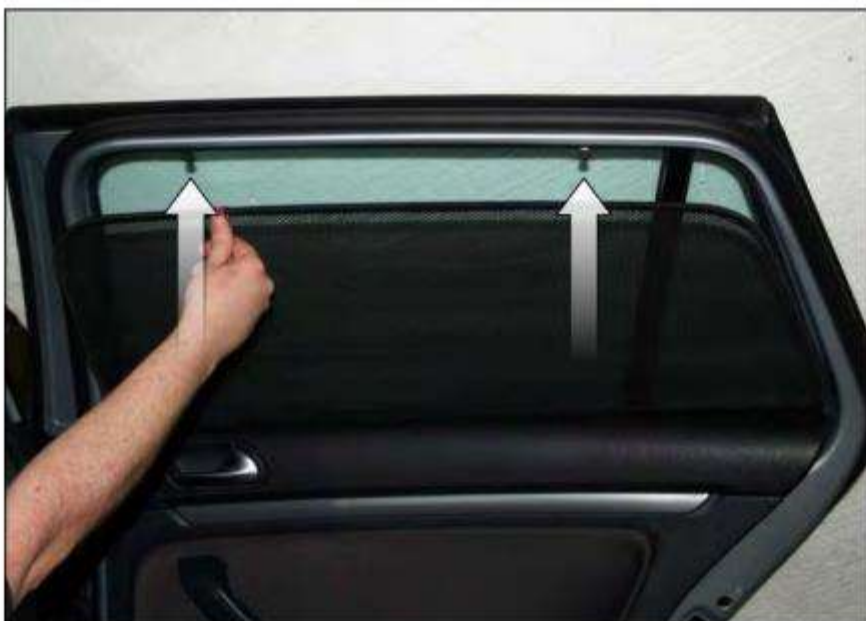

SIDE SHADE INSTALLATION